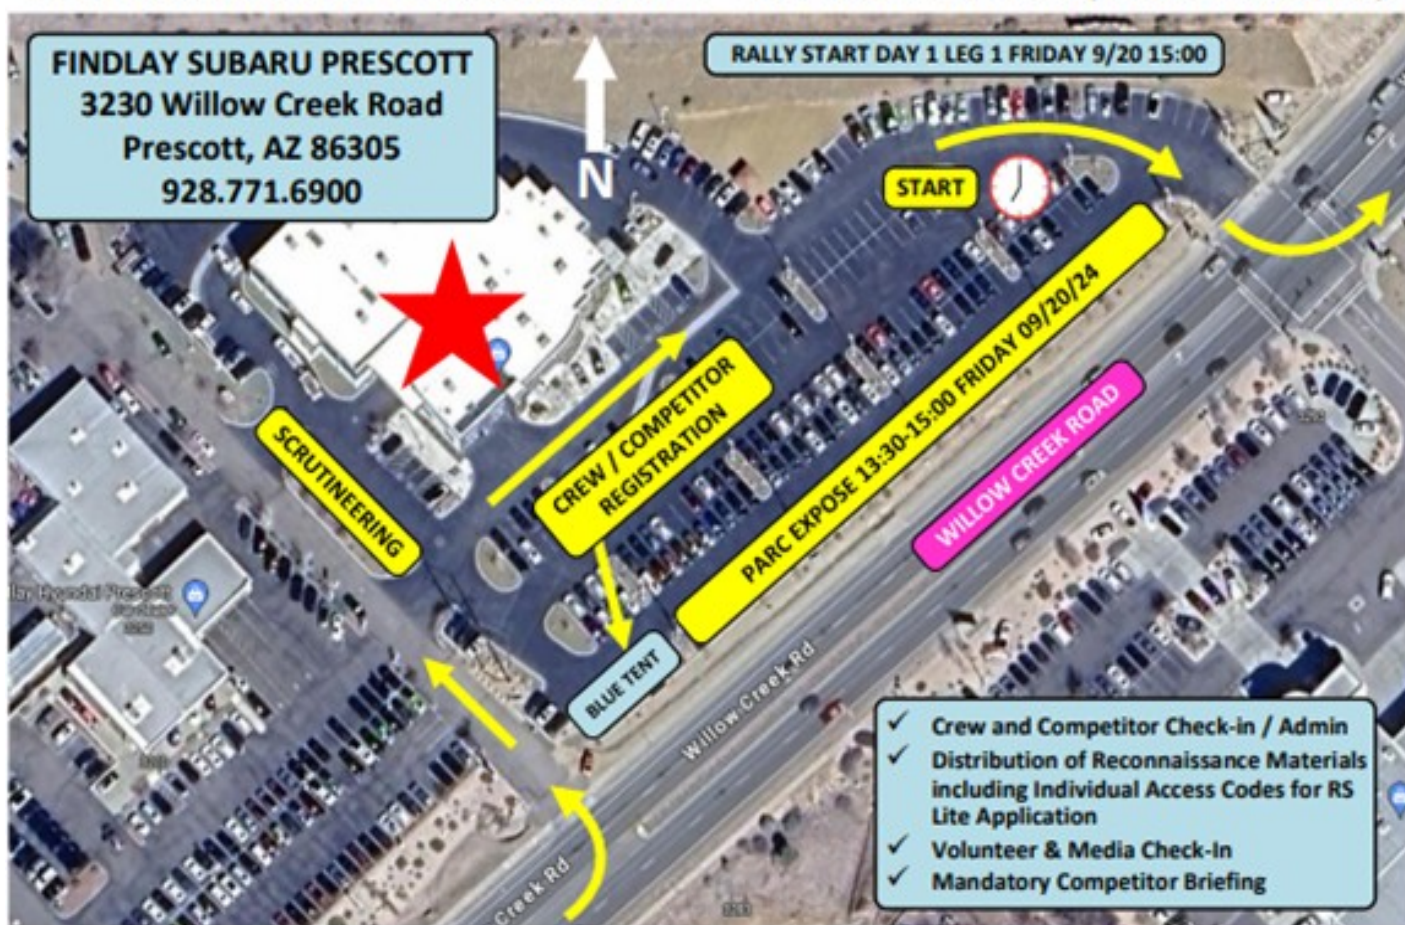

2024 Supplementary Regulations

ARA West Doubleheader Regional Events

&

California Rally Series (CRS)  
Friday Coefficient 2 Event  
Saturday CRS Coefficient 3 Event

Prescott, Arizona  
Chino Valley, Arizona  
September 20<sup>th</sup>- 21<sup>st</sup>

## Friday September 20th

06:00-11:00	Crew and Competitor Check-in/ Administrative Checks: Distribution of reconnaissance materials including individual access codes for RS Lite application	Findlay Subaru Blue Tent 3230 Willow Creek Rd, Prescott, AZ 86305
07:00-12:00	Start of Recce	Stages
08:00-12:00	Volunteer & Media Check-in	Findlay Subaru, Green Tent 3230 Willow Creek Rd, Prescott, AZ 86305
08:00-12:00	Scrutineering ( By Appointment)	Findlay Subaru Service Bay 3230 Willow Creek Rd, Prescott, AZ 86305
8:30	Service area opens for move-in: Chino Valley Equestrian Park ( <b>enter from Rodeo Road</b> )	2208 Equestrian Way Chino Valley, Arizona 86323
13:30-15:00	Parc Expose	Findlay Subaru
14:30	<b>MANDATORY Competitor Briefing ( Max 15 Minutes)</b>	Findlay Subaru
15:00	First Car Starts Day 1/ Leg 1	Findlay Subaru
17:44	Service 30 Minutes + Regrouping	Chino Valley Equestrian Park
21:24	First Car Finishes Day 1/ Leg 1	Chino Valley Equestrian Park
	Parc Ferme	Chino Valley Equestrian Park <u>Drivers will be directed to park</u>
~22:00	Provisional Scores Posted	Sportity
~22:30	Publication of Start Order for Day 2	Sportity
22:30	Stewards Meeting	

**SERVICE AREA  
CHINO VALLEY  
EQUESTRIAN PARK**

**SERVICE VEHICLE  
PARKING AROUND  
THE ARENA**

**EQUESTRIAN  
ARENA**

**SERVICE OUT  
RGC IN / OUT**

**SERVICE IN**

**SPECTATOR PARKING  
& LARGE VEHICLE  
OVERFLOW**

**TRANSIT TO &  
FROM STAGES**

**Equestrian Way**

**Rodeo Dr**

**Rodeo Dr**

**2024 PRESCOTT RALLY HEADQUARTERS – CHECK-IN & ADMIN (THURSDAY 9/19)**

**2024 PRESCOTT RALLY – FINDLAY SUBARU CHECK-IN & ADMIN (FRIDAY 9/20)**